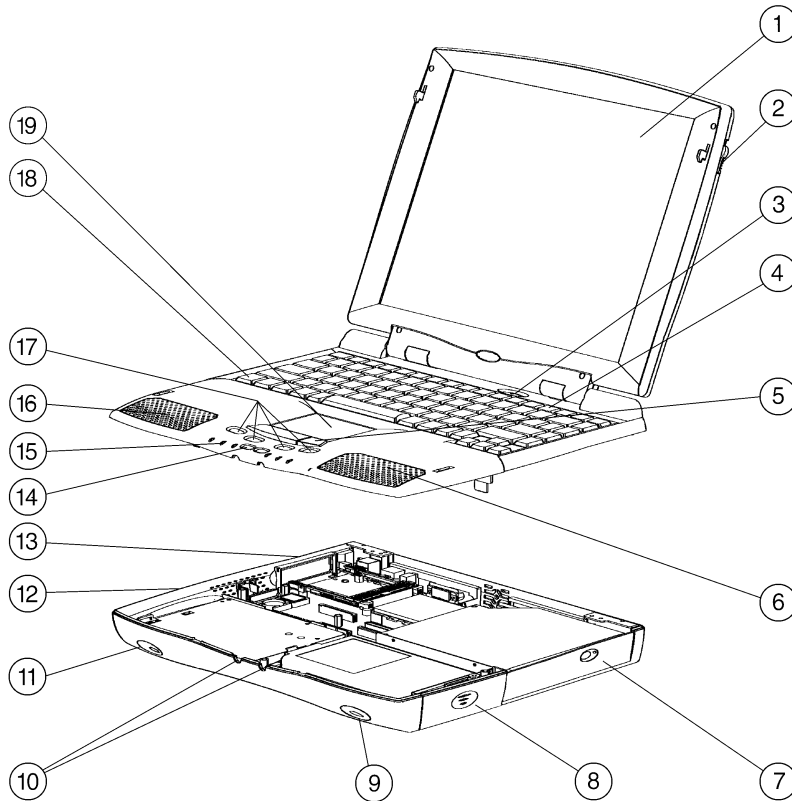

CONFIGURABLE COMPONENTS

- Choice of 4-, 6-, or 10-GB⁴ upgradable hard drives
- Optical Drive Bay supports either a 24X Max⁵ CD-ROM or 4X DVD-ROM⁶ drive.
- Integrated V.90⁷ data/14.4 Kb/s fax modem
- Other components available

1. Display
2. Open/Close Latch
3. Power Button
4. Function Keys
5. Touch Pad Buttons
6. Right Speaker
7. CD/DVD Drive (DVD available on select models)
8. Smart Battery
9. Right Speaker Port
10. Headphone/Speaker Out and Microphone
11. Left Speaker Port
12. Floppy Disk Drive
13. PC Card Slot
14. Volume ±
15. Status Lights
16. Left Speaker
17. Internet, Outlook, Calculator Buttons
18. Fn Key
19. Touch Pad