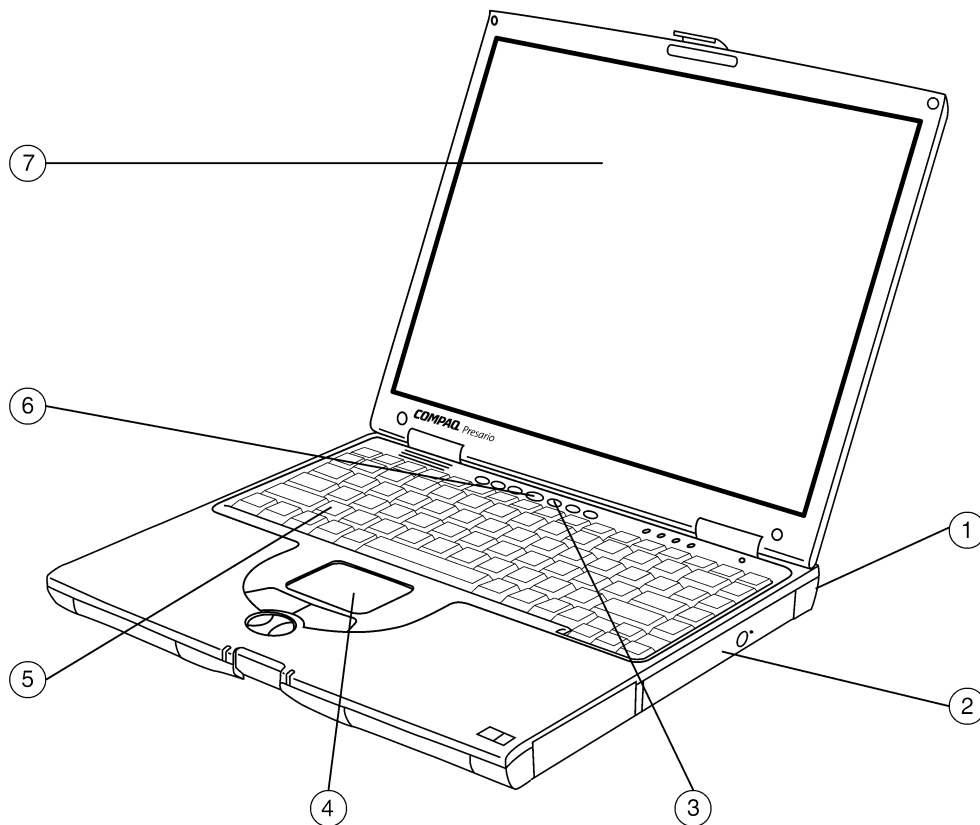

Overview

Models

Compaq Presario 1701S Series Notebook PC

Part Number: 470019-307

UPC code: 720591107451

What's New

- Intel® Pentium® III 850 MHz with Speedstep™ technology processor
- 14.1-inch TFT Display Panel
- 20-GB UltraDMA Hard Drive
- One touch buttons take you directly to your favorite Internet activities.

At A Glance

- Intel® Pentium® III 850 MHz with Speedstep™ technology processor
- 14.1-inch TFT Display Panel
- Configurations as light as 5.26 lbs/2.39 kg weight
- 1.29 in/3.3 cm thin
- 128-MB SDRAM (100 MHz), Upgradable to 512 MB
- 20-GB UltraDMA Hard Drive
- DVD-ROM Drive (Hot swappable)
- 56K ITU V.90 modem
- 3.5" 1.44 MB diskette drive (Hot swappable)
- Integrated 10/100 Ethernet Port
- ATI Rage™ Mobility 128 hardware-accelerated 3D Graphics
- 2X AGP Mobility M1 3D Graphics
- FutureBay™
- Full-size keys and separate cursor control keys (88 keys) 101-key compatible
- Microsoft® Windows® 2000 Edition
- 2 USB port connector
- High Capacity Lithium Ion battery
- Protected by a one-year, worldwide limited warranty — Certain restrictions and exclusions apply. Consult the Compaq Customer Support Center for details.

Note: S-Series = Application Software Bundled Models for Small Medium Business.

1. 56K Modem / 10/100 Hbp Ethernet
2. DVD-ROM Drive (Hot Swappable)
3. Internet Access Buttons

4. Touch Pad
5. Keyboard
6. Power On
7. 14-inch TFT Display