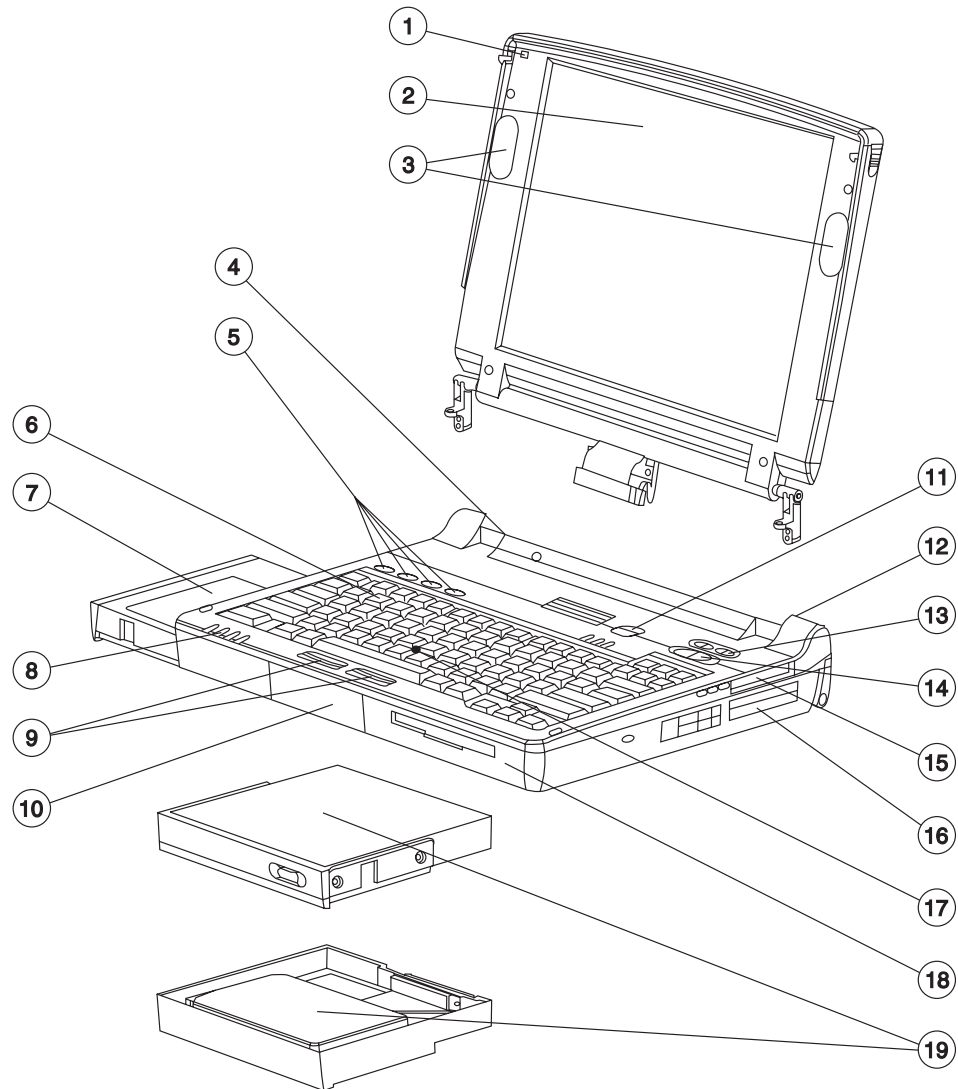

<sup>2</sup> Certain restrictions and exclusions apply. Consult the Compaq Customer Support Center for details.

<sup>3</sup> Full support in Windows 95.

1. Microphone
2. 12.1-inch Color TFT Display
3. Stereo Speakers
4. Integrated AC Adapter (on back)
5. Four User-programmable Keys
6. Keyboard with Dedicated Home, End, Page-up and Page-down Keys and Inverted "T" Cursor Keys
7. Li-Ion Battery Pack
8. Suspend Power/Battery/Hard Drive and MultiBay Status LEDs
9. Pointing Device Buttons
10. Removable 1.6- or 2.1-GB Hard Drive
11. AC/Suspend Power
12. Integrated 33.6 Kb/s Data/14.4 Fax Modem
13. Volume Up/Down Switch, Mute
14. Power Switch
15. 25-pin International DAA/Cellular Phone Connector
16. Two Type II/One Type III PC Card Slot(s); CardBus-capable<sup>3</sup>
17. EasyPoint III Pointing Device
18. MultiBay
19. MultiBay Device (optional CD-ROM Drive and additional hard drive shown; batteries or diskette also available)