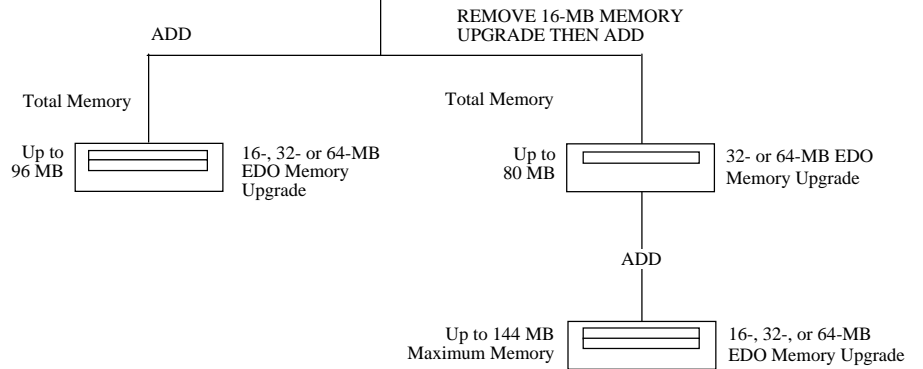

Compaq Armada 7730MT and 7750MT

STANDARD MEMORY

OPTIONAL MEMORY

Notes:

To reach the maximum memory of 144 MB the 16-MB EDO Memory upgrade (which ships standard on the Armada 7730MT and 7750MT) must be removed. The memory options supported on the Armada 7700 family are as follows:

- 16-MB EDO Memory Upgrade 272109-001
- 32-MB EDO Memory Upgrade 220580-001
- 64-MB EDO Memory Upgrade 220685-001