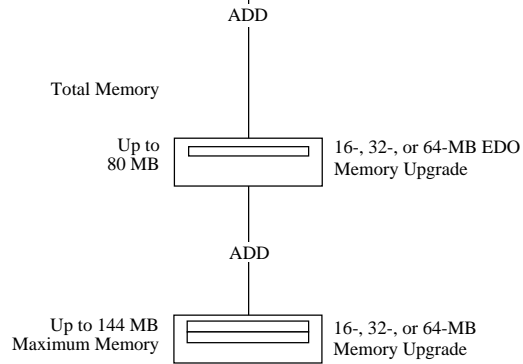

MEMORY

Compaq Armada 7700

Compaq Armada 7710MT

STANDARD
MEMORY

16 MB System Board

OPTIONAL
MEMORY

Notes:

The memory options supported on the Armada 7700 family are as follows:

- 16-MB EDO Memory Upgrade 272109-001
- 32-MB EDO Memory Upgrade 220580-001
- 64-MB EDO Memory Upgrade 220685-001