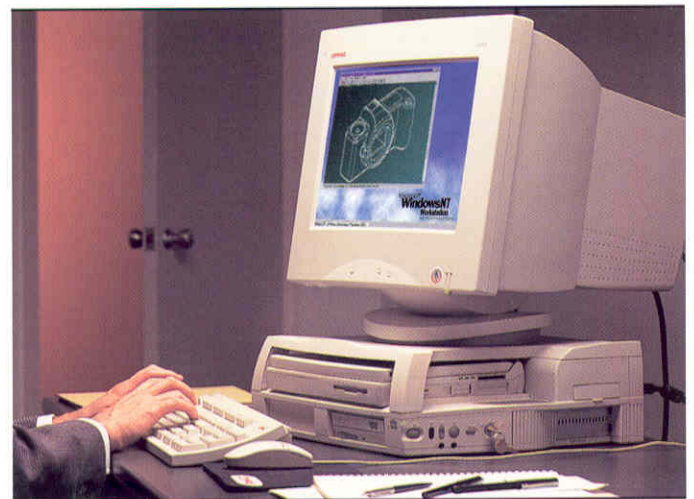

- ArmadaStation for full desktop expansion with comprehensive security features. Includes two MultiBay convertible half-height bays, two PCI/ISA expansion slots, two CardBus slots, 100BaseT upgradeable Ethernet connectivity and a TowerStand option. Designed to accommodate future Compaq Notebooks.
- Armada MiniStation E and EX – a cost-effective alternative to full desktop expansion providing upgradeable Ethernet connectivity. The MiniStation EX also includes a MultiBay, battery bay and two CardBus slots.
- MultiBay devices (1.6-GB and 3.2-GB S.M.A.R.T hard disks, CD-ROM drive and Li-Ion battery) for use in notebook and expansion base MultiBays.
- 8, 16, 32 and 64-MB EDO DRAM to expand memory up to 144-MB.
- Compaq LS-120 (120-MB) Diskette Drive and PowerDrive (PDCD) for use with the ArmadaStation.