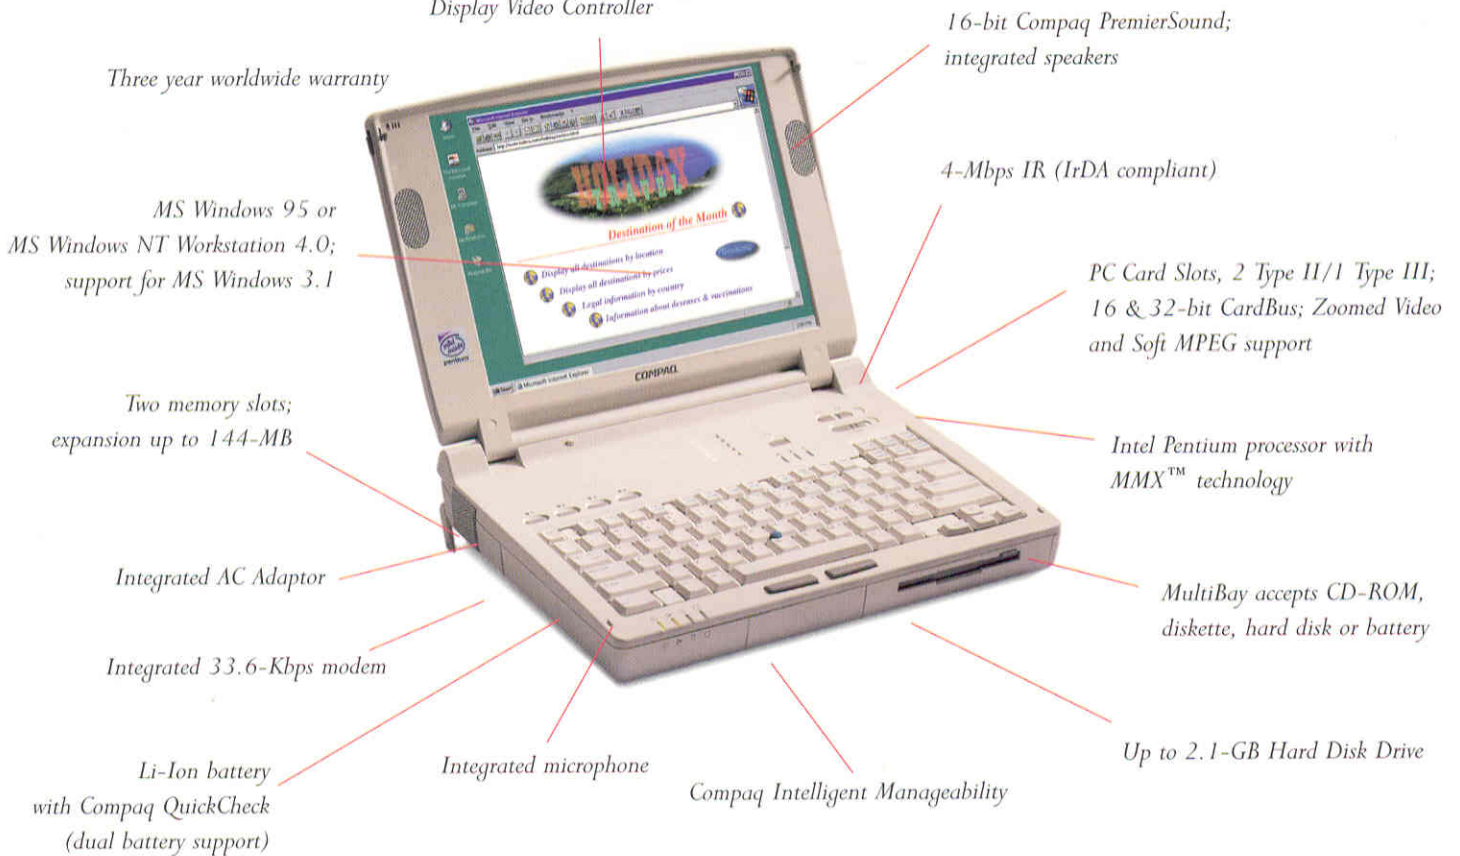

FEATURES AT A GLANCE

30.7 cm (12.1") colour TFT display; 64-bit local graphics bus; 2-MB EDO Video DRAM; S3 Dual Display Video Controller