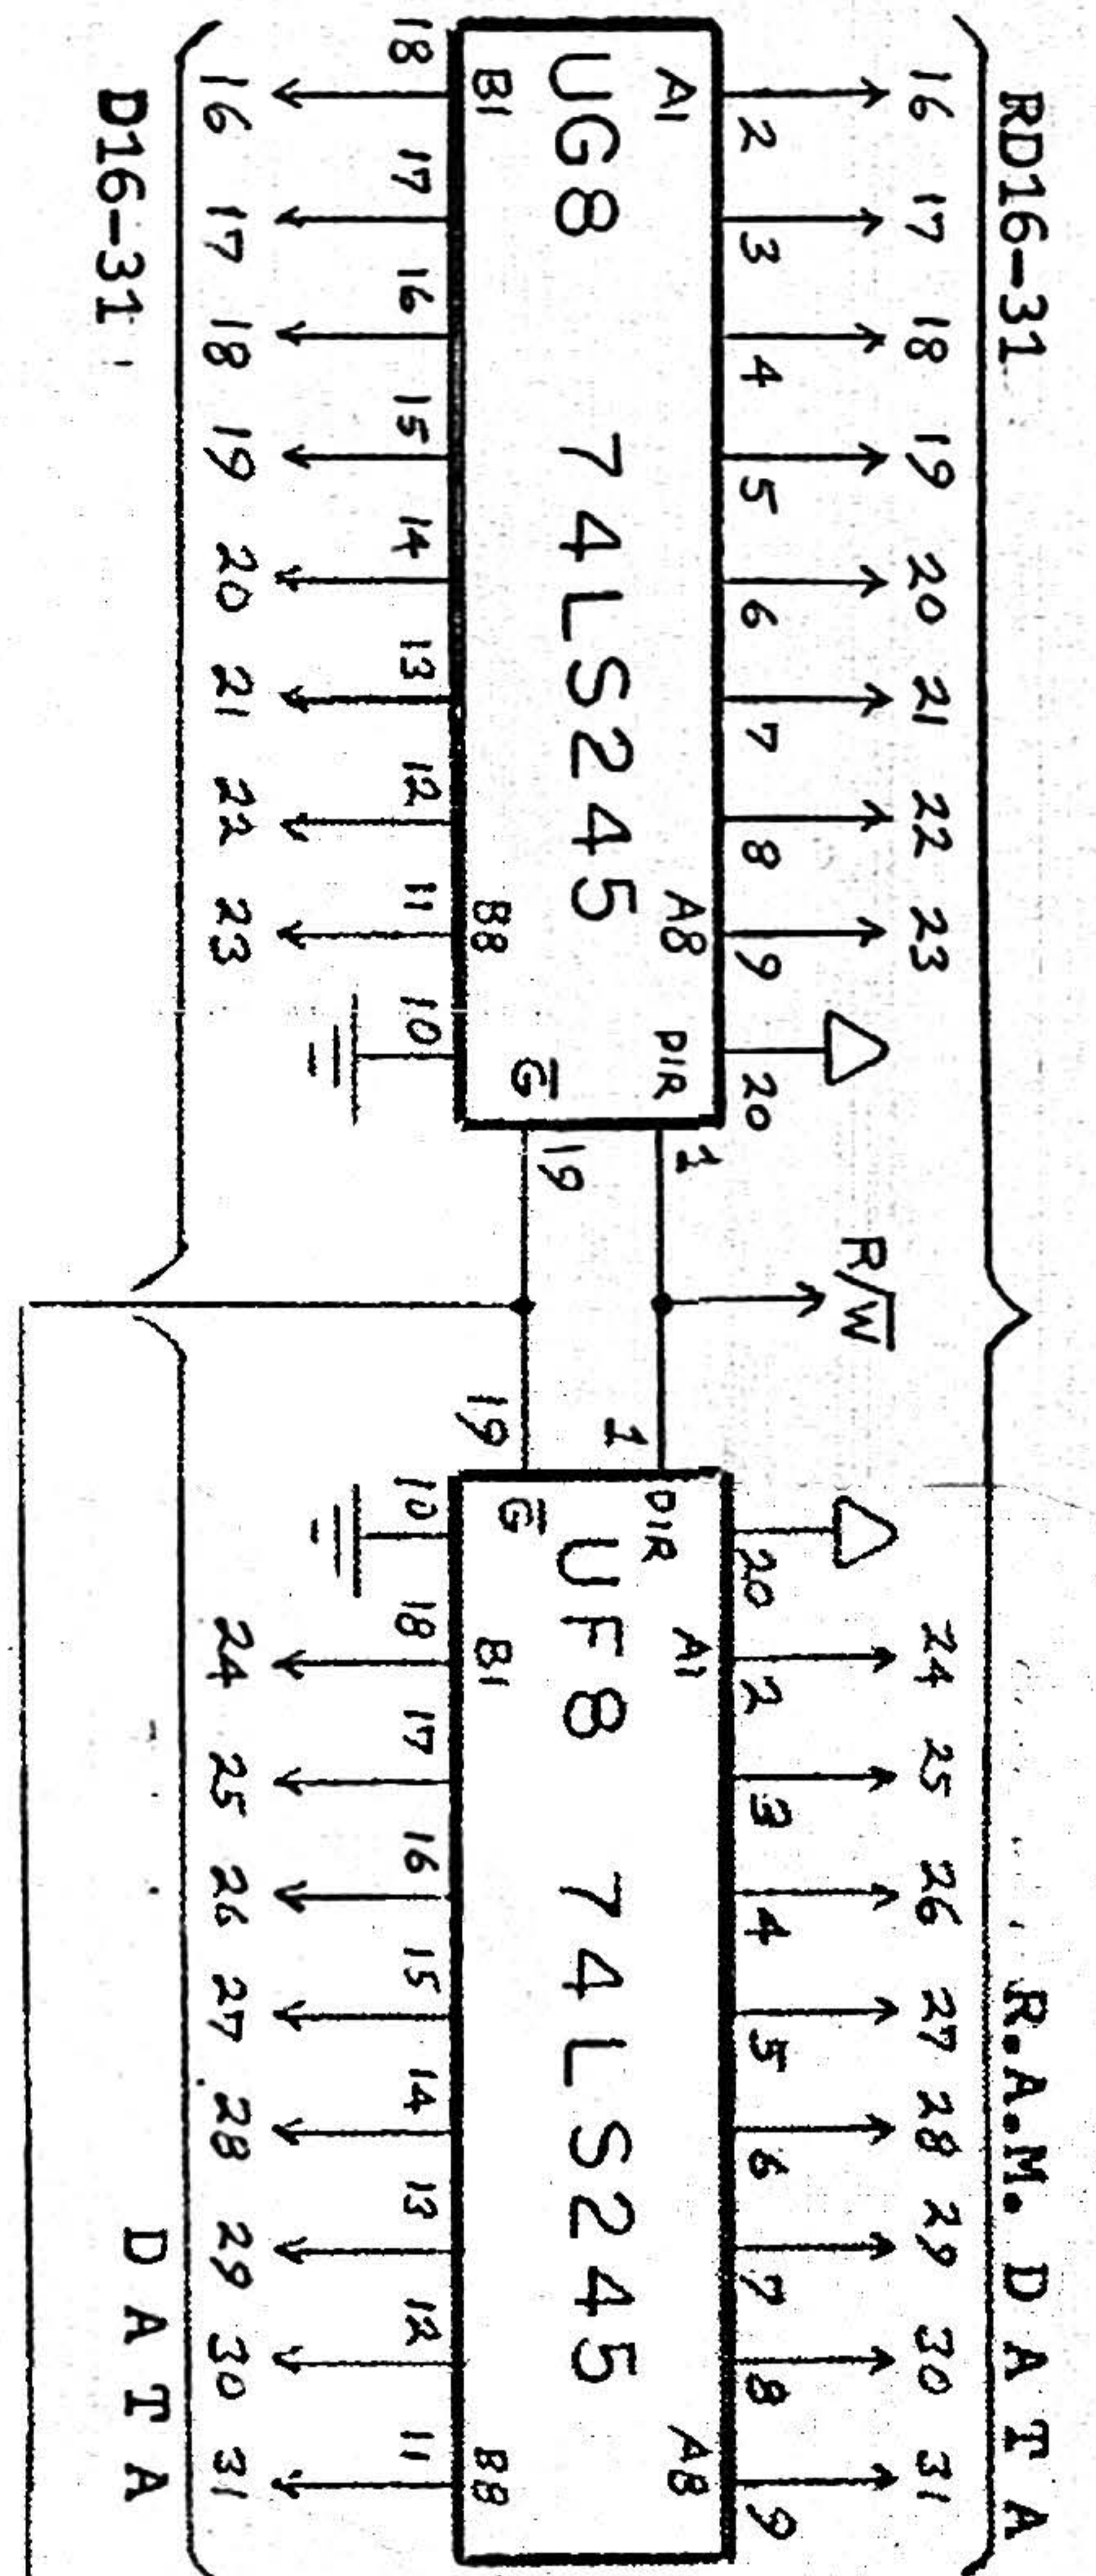

# FLOPPY DISC DRIVE

PROCESSOR DIRECT SOCKET

X C C 6 8 8 0

CDIS

PART OF UG 5

VY16508-2

HM514400-A58 in unit drawn typical-8

to like pins of all 8 D.R.A.M.s

to like pins of U14 & U15

to like pins of U16 & U17

to like pins of U18 & U19

\* = to like pins of sockets

ADDRESS A0-31

RAM DATA RD24-31

RST BERR DSACK0 DSACK1

(343-0155-A)