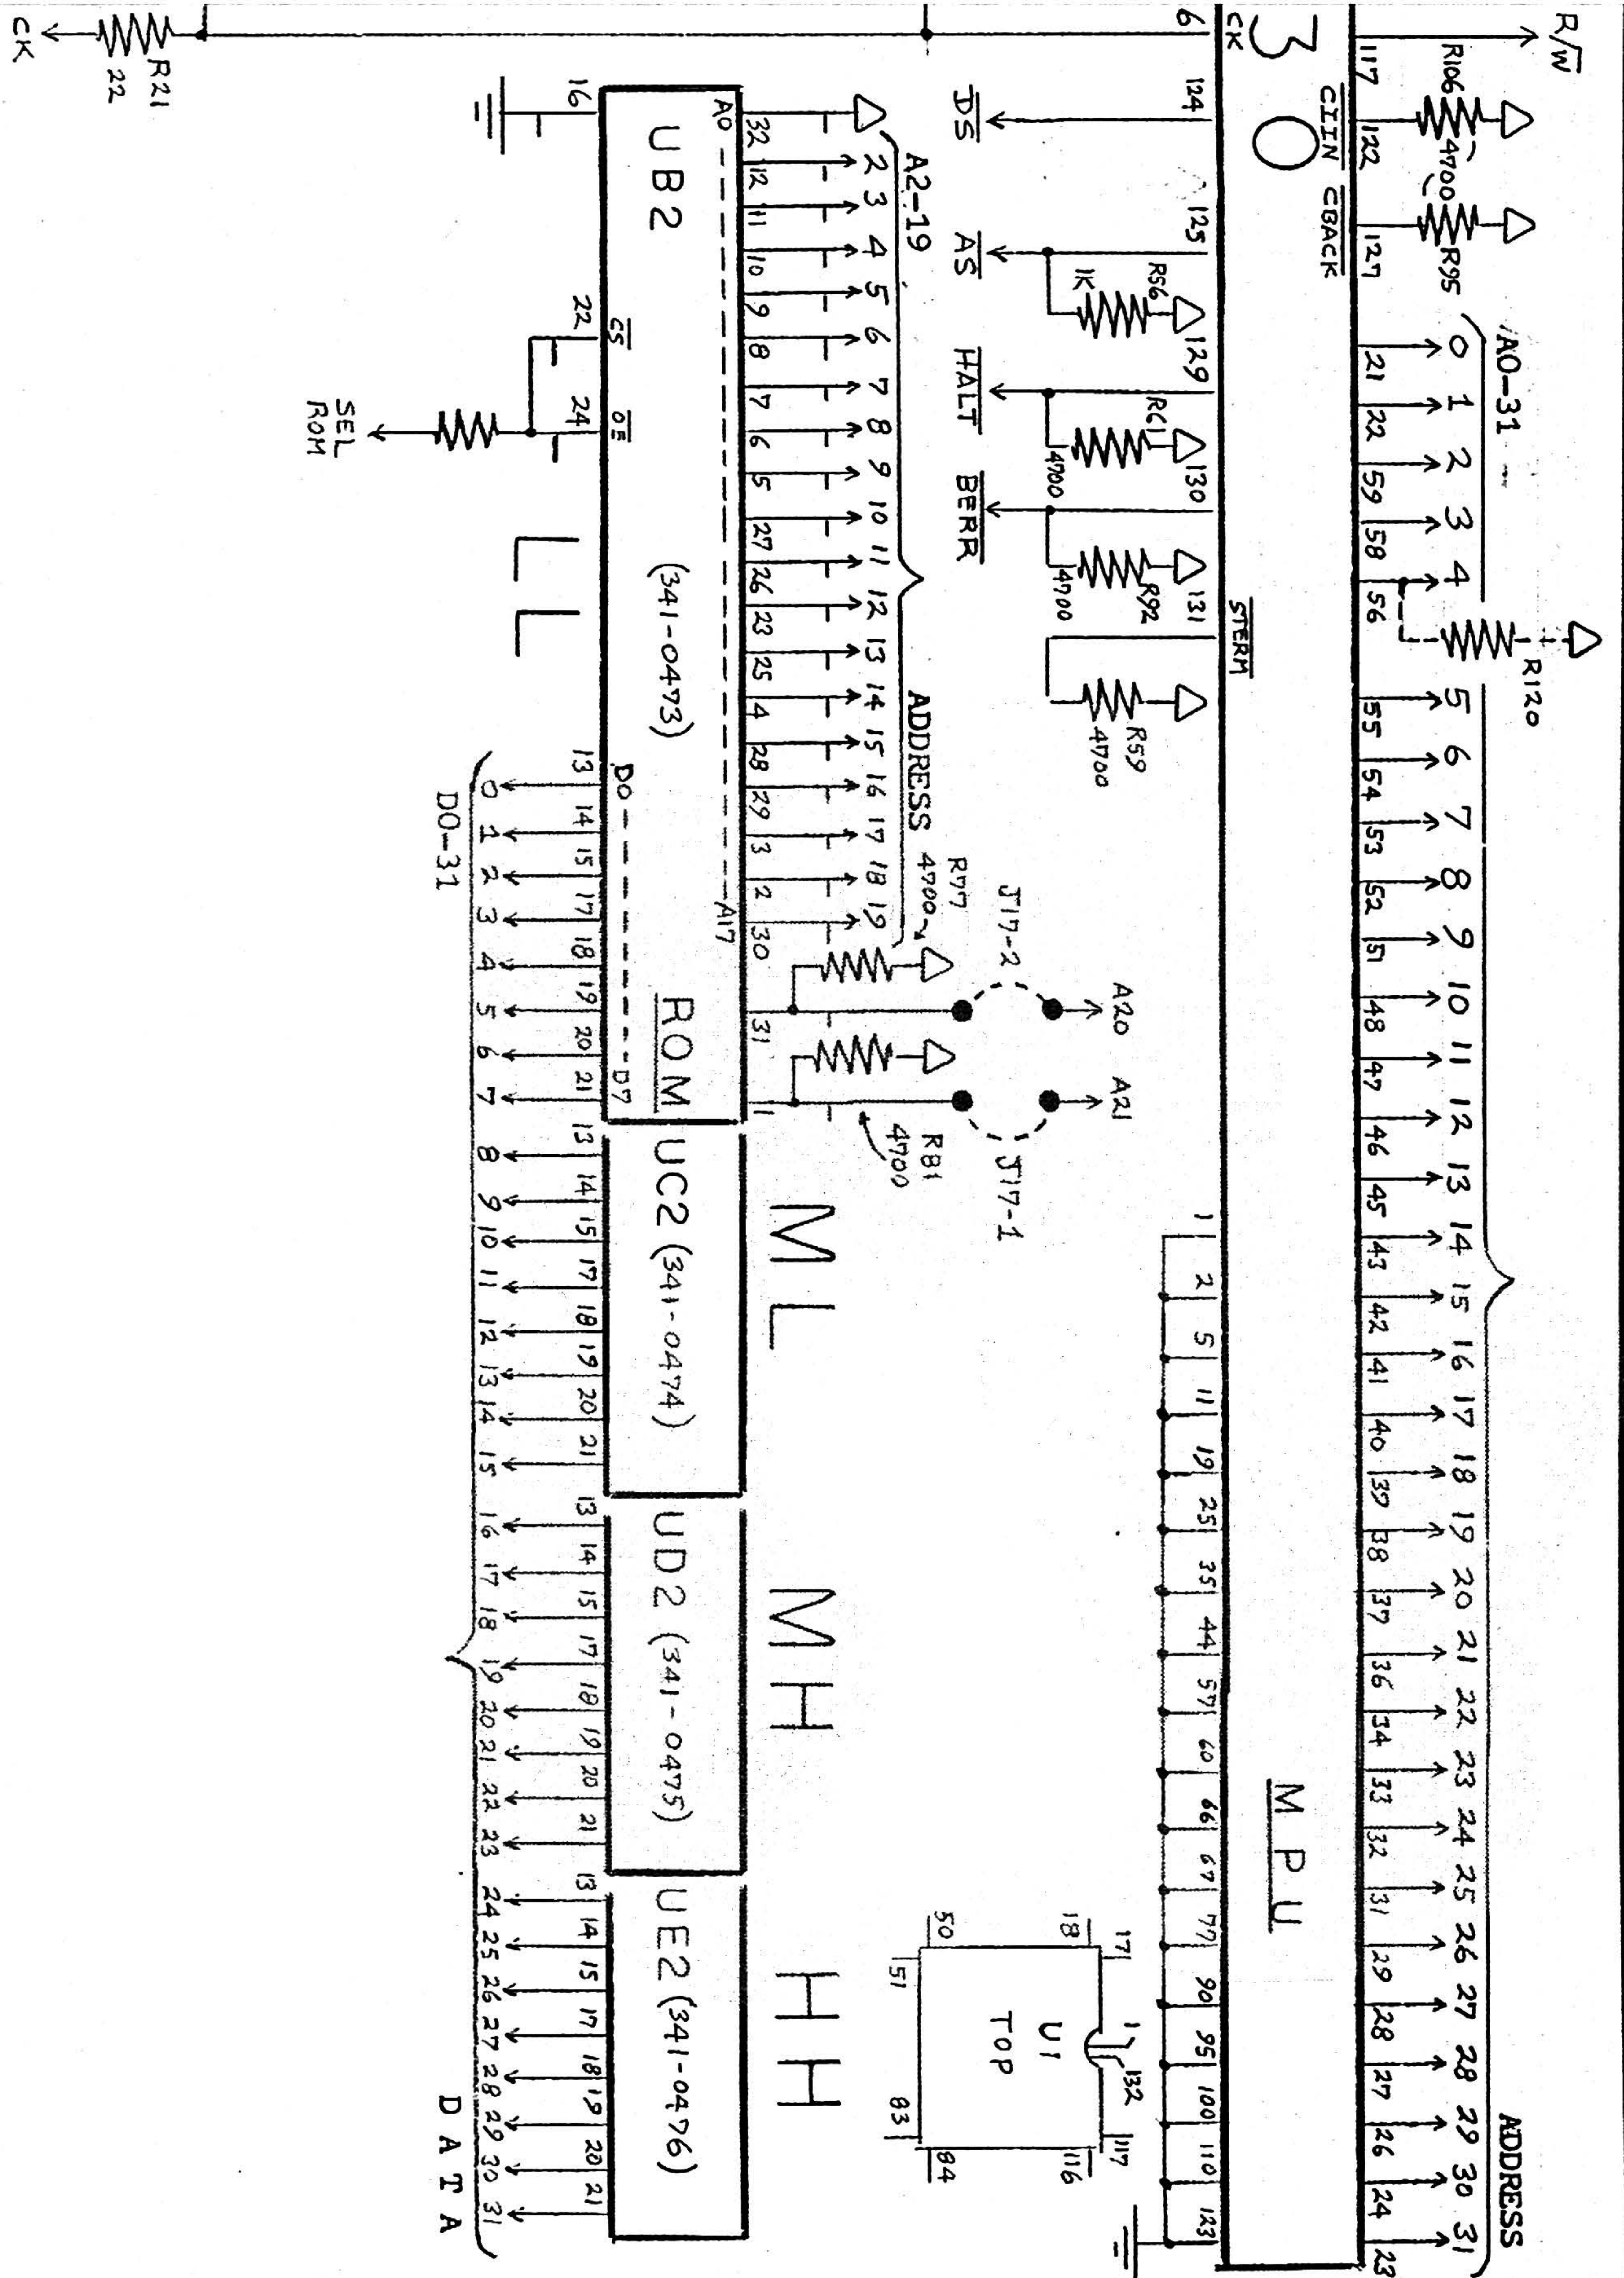

# FLOPPY DISC DRIVE

PROCESSOR DIRECT SOCKET

X C C 6 8 8 0

CDIS

PART OF UG 5

VY16508-2

HM514400-A58 in unit drawn typical-8

to like pins of all 8 D.R.A.M.s

to like pins of U14 & U15

to like pins of U16 & U17

to like pins of U18 & U19

\* = to like pins of sockets

ADDRESS A0-31

RAM DATA RD24-31

RST BERR DSACK0 DSACK1

(343-0155-A)