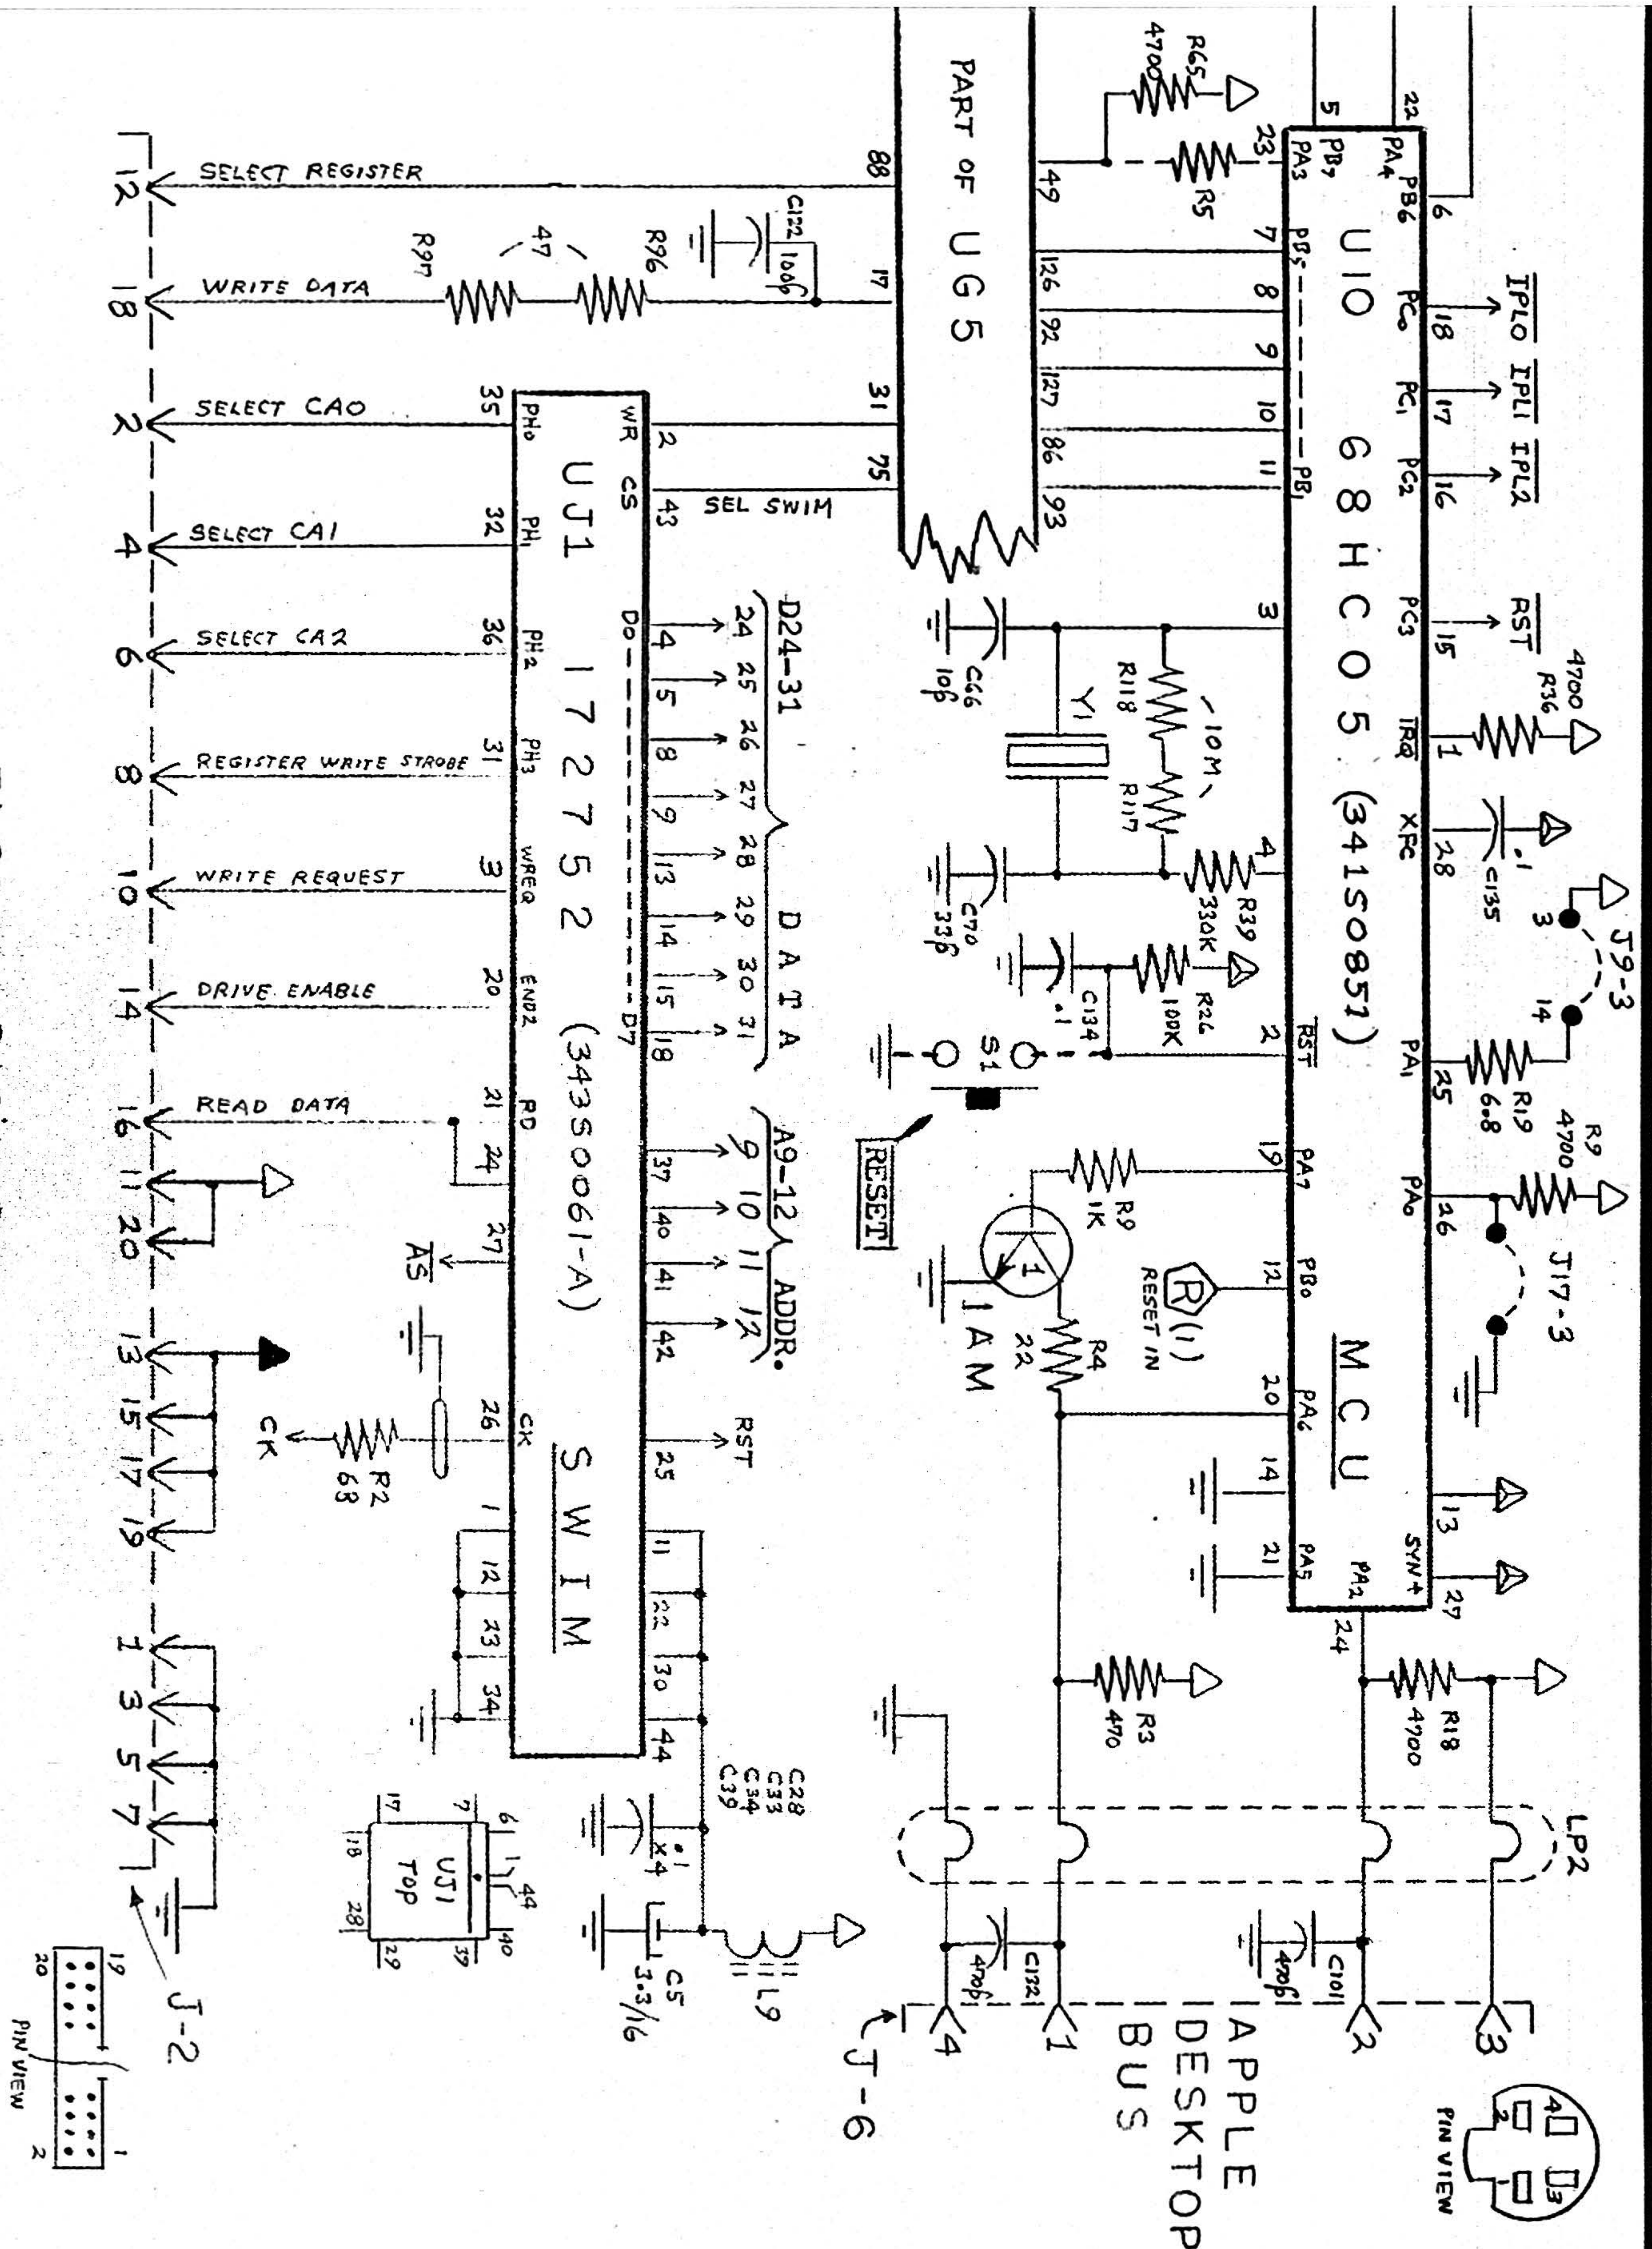

# FLOPPY DISC DRIVE

PROCESSOR DIRECT SOCKET

X C C 6 8 8 0

CDIS

PART OF UG 5

VY16508-2

HM514400-A58 in unit drawn typical-8

to like pins of all 8 D.R.A.M.s

to like pins of U14 & U15

to like pins of U16 & U17

to like pins of U18 & U19

\* = to like pins of sockets

ADDRESS A0-31

RAM DATA RD24-31

RST BERR DSACK0 DSACK1

(343-0155-A)