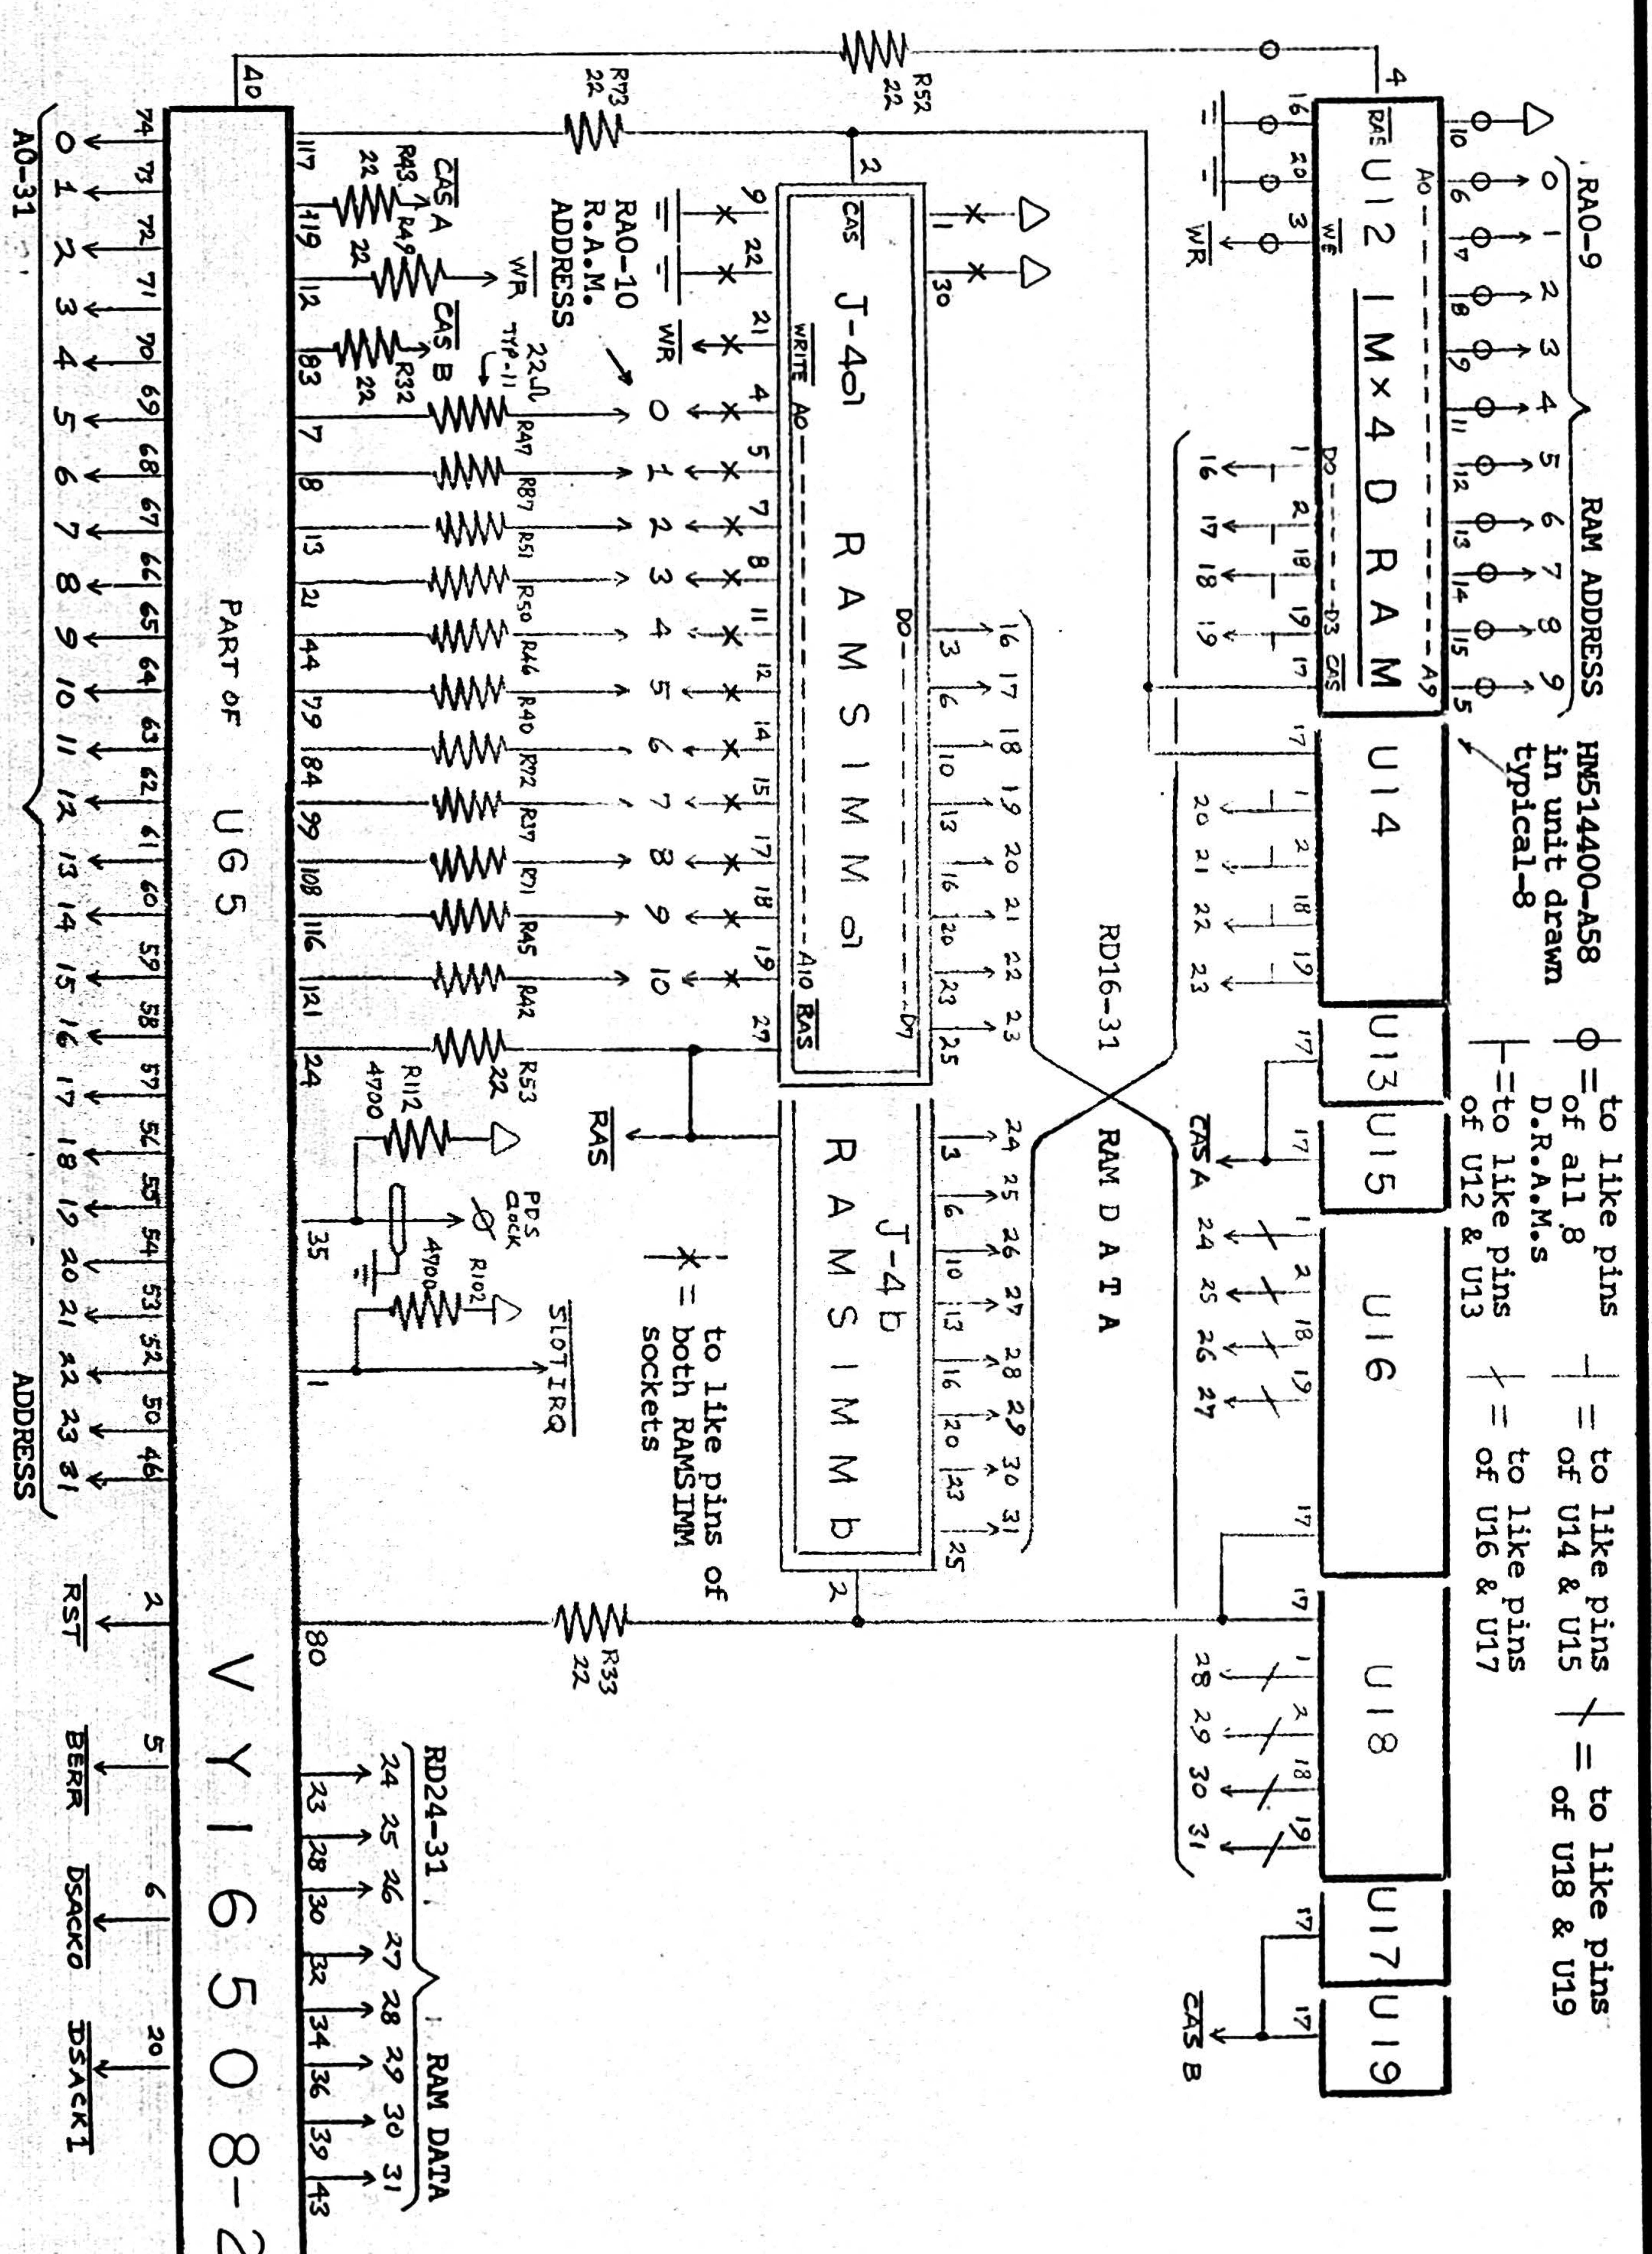

# FLOPPY DISC DRIVE

PROCESSOR DIRECT SOCKET

X C C 6 8 8 0

CDIS

PART OF UG 5

VY16508-2

HM514400-A58 in unit drawn typical-8

to like pins of all 8 D.R.A.M.s

to like pins of U14 & U15

to like pins of U16 & U17

to like pins of U18 & U19

\* = to like pins of sockets

ADDRESS A0-31

RAM DATA RD24-31

RST BERR DSACK0 DSACK1

(343-0155-A)